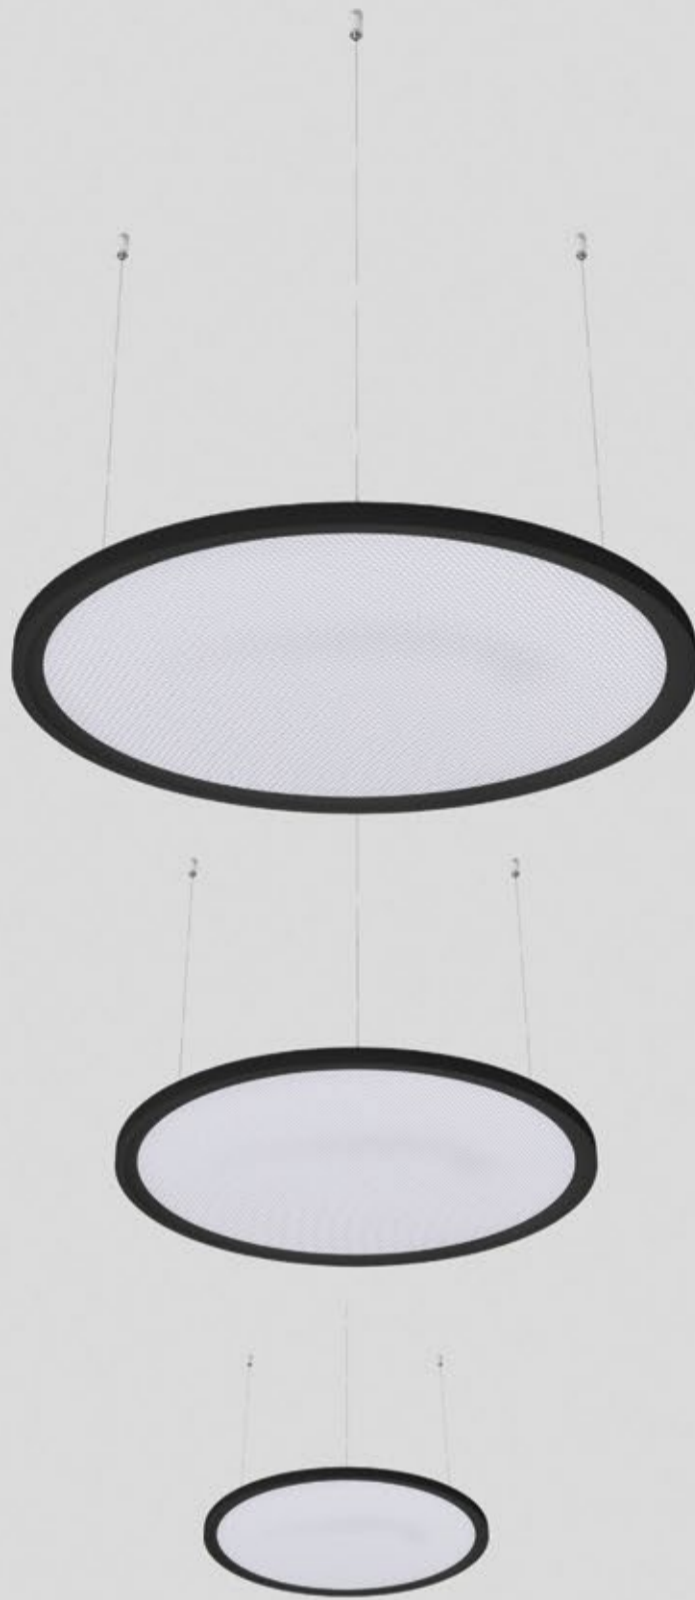

**DISC EDGE LIT**

**divinity lights**

## DISC EDGELIT

Disc Edge lit has :

- Aluminium Luminaire Housing
- A sleek profile with 20mm height
- Premium Finish Powder coating
- Round frame with disc emitting a circular glow
- Direct yet diffused ambient shine
- High performance Micro Prismatic diffuser
- Glare control & uniform light distribution
- Energy efficient LED with high colour rendering
- LED PCB mounted on insert design with heat sink
- Pendant using suspension cable with M6 bolt and fastener
- Bottom opening for easy maintenance

### Single Line Diagram

Pendant/ Surface/ Recessed

### Light Distribution

Direct Direct-Indirect

CRI ≥ 90

TUNABLE  
WHITE

**DISC EDGELIT**

**DISC EDGELIT (DIRECT)**

System Power	Dimensions
35W	Dia = 600mm, H- 20mm
50W	Dia = 900mm, H- 20mm
70W	Dia = 1200mm, H- 20mm