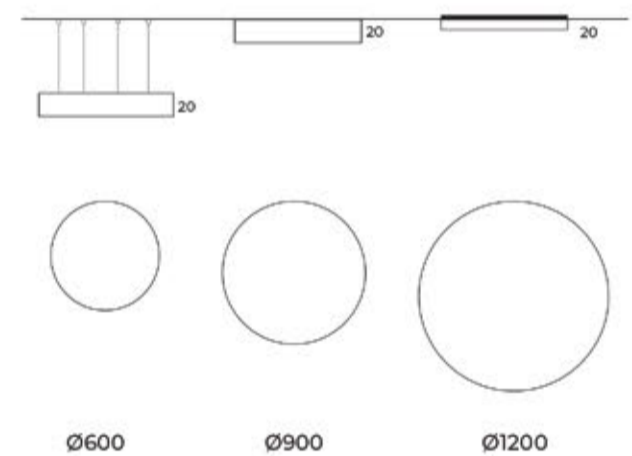

### Single Line Diagram

Pendant/ Surface/ Recessed

### Light Distribution

Direct Direct-Indirect

CRI ≥ 90

TUNABLE  
WHITE

**DISC EDGELIT**

**DISC EDGELIT (DIRECT)**

System Power	Dimensions
35W	Dia = 600mm, H- 20mm
50W	Dia = 900mm, H- 20mm
70W	Dia = 1200mm, H- 20mm

**DISC EDGELIT (DIRECT-INDIRECT)**

System Power	Dimensions
35W	Dia= 600mm, H- 20mm
50W	Dia = 900mm, H- 20mm
70W	Dia= 1200mm, H- 20mm

**Order Options**

**Distribution**

- Direct
- Indirect
- Up-50% / Down-50%
- Up-30% / Down-70%
- Up-70% / Down-30%
- Up-20% / Down-80%
- Up-80% / Down-20%